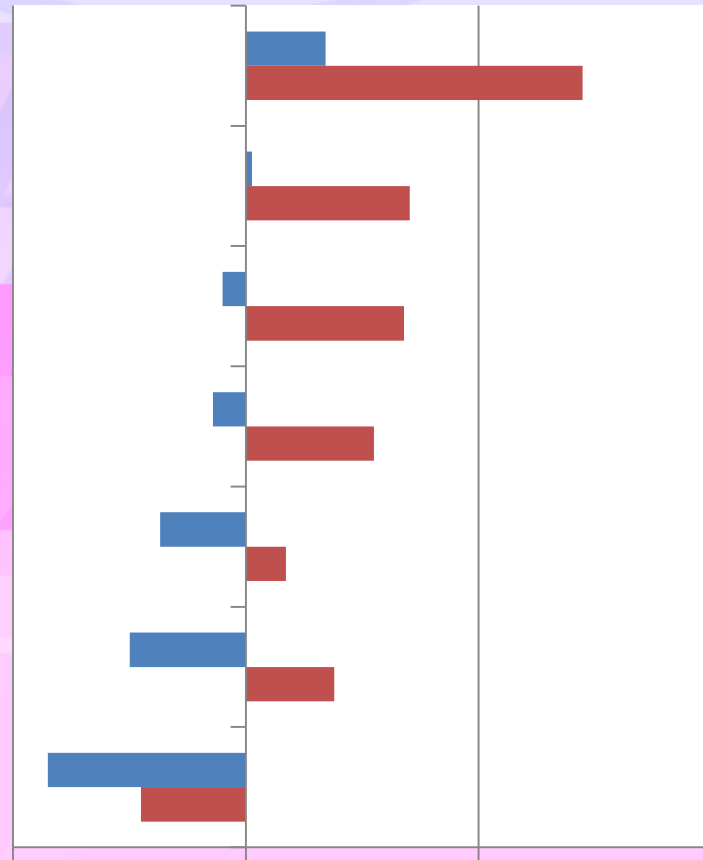

Ratio Male/Female, Age 29

Change in the support ratio (effective producers per consumer) from 2015 to 2050 if Female Labor Income Age Profile:

Avg Annl Rate of Change in Support Ratio

A large white rectangular area containing three horizontal lines, serving as a space for text or notes.

Male