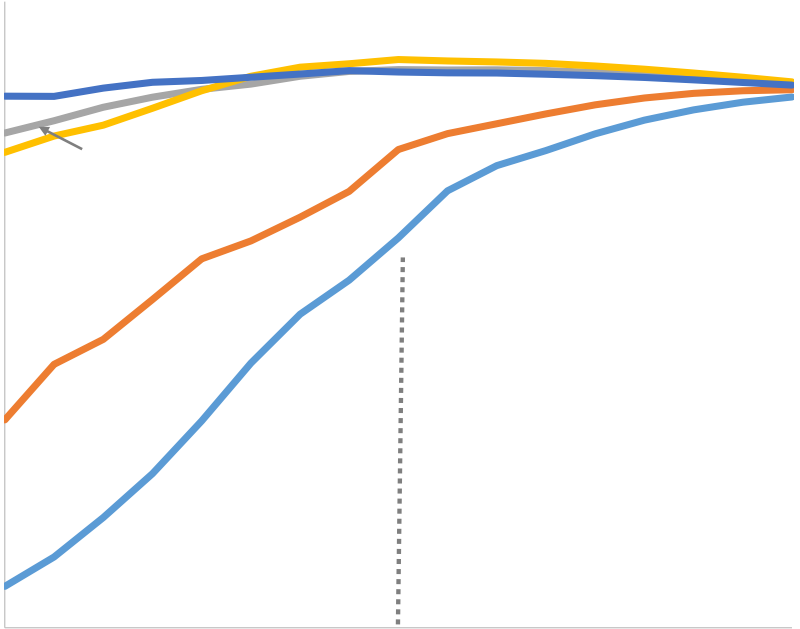

Ratio Male/Female, Age 29

Change in the support ratio (effective producers per consumer) from 2015 to 2050 if Female Labor Income Age Profile:

Avg Annl Rate of Change in Support Ratio

A large white rectangular area containing three horizontal lines, serving as a space for text or notes.

Male