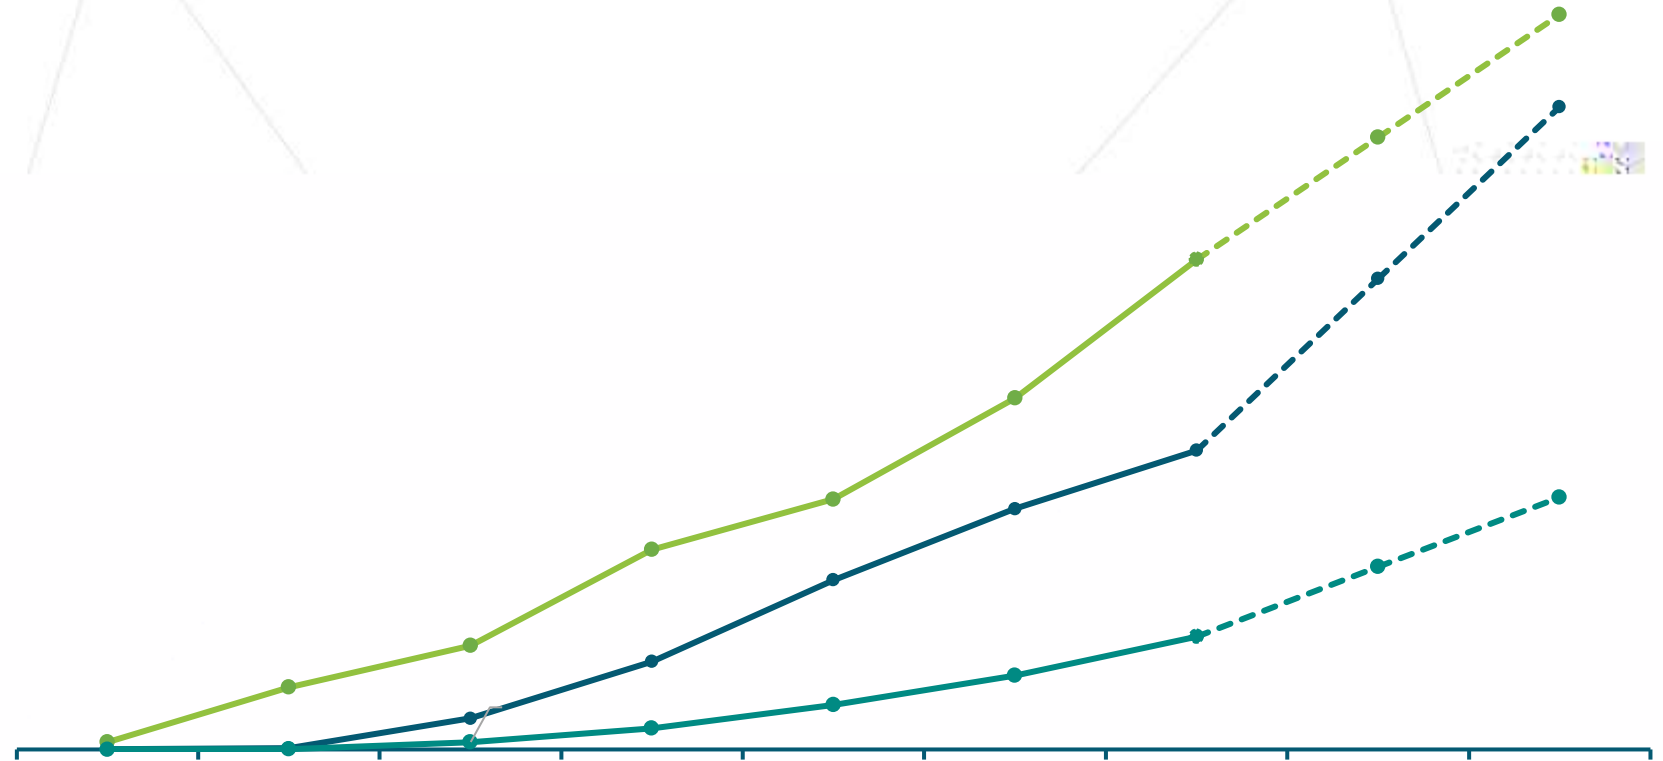

GREEN  
CLIMATE  
FUND

GREEN  
CLIMATE  
FUND

Blank white box with a green header bar.

Blank white box with a green header bar.

Blank white box with a green header bar.

Blank white box with a green header bar.

## *Cross-cutting*

*Burkina Faso, Mali, Chad, Eritrea, Ghana, Nigeria, Niger, Cote d'Ivoire, Senegal, Djibouti, Ethiopia, Mauritania, Sudan*

Thank You

D

D